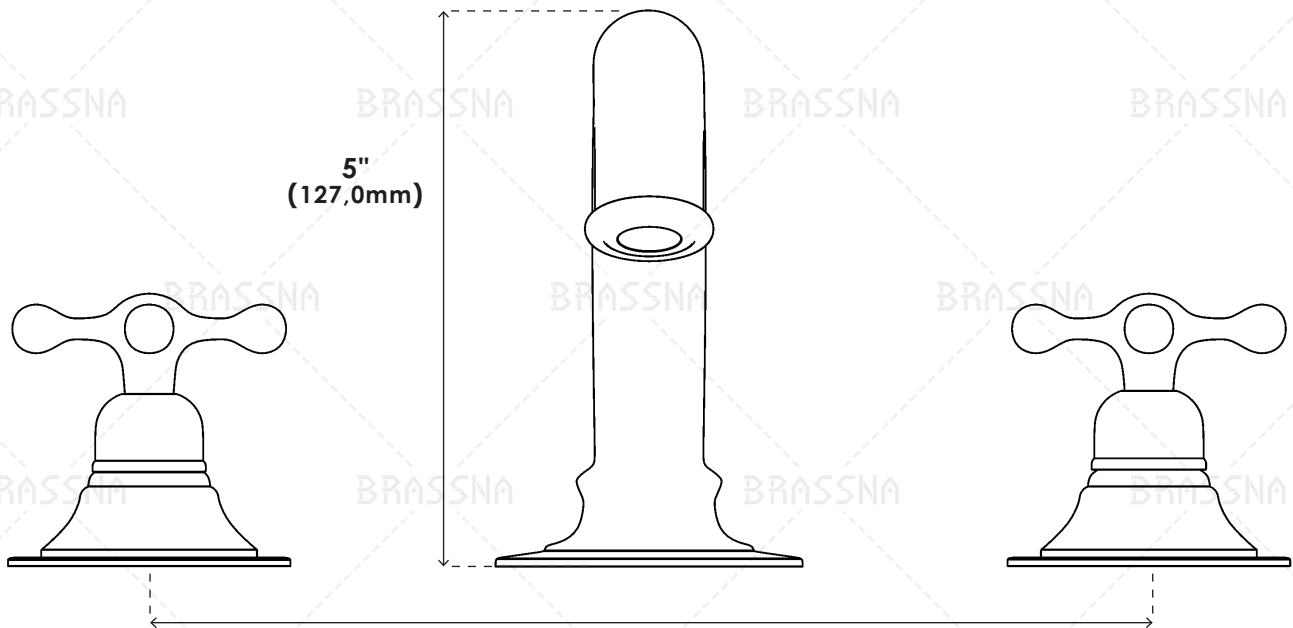

DECK MOUNTED BATH FAUCET

CUSTOM