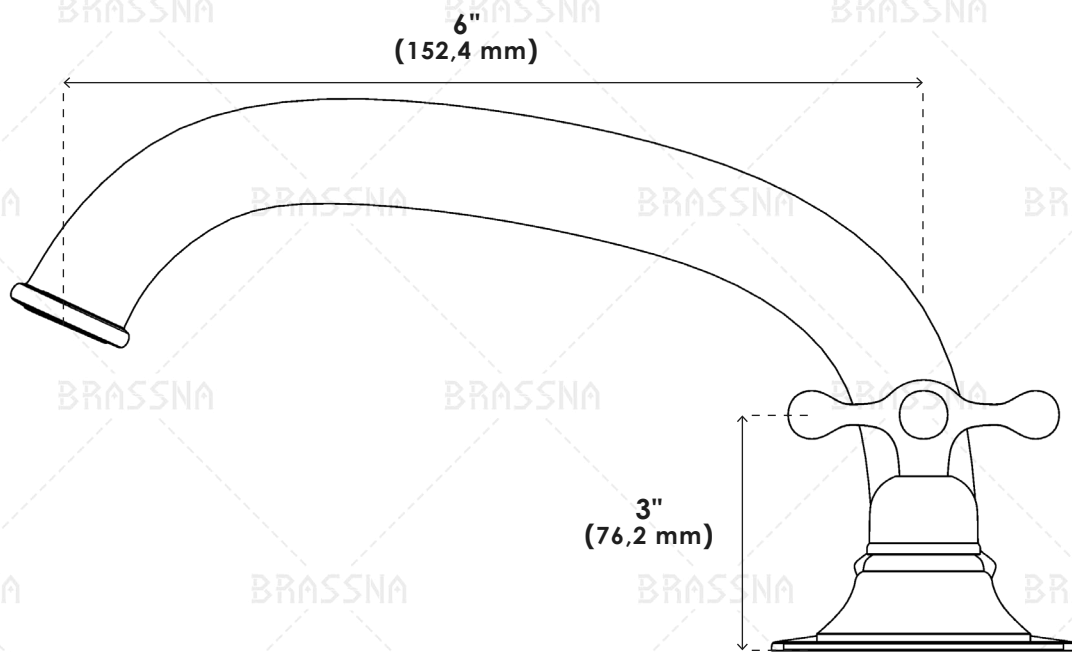

DECK MOUNTED BATH FAUCET

CUSTOM